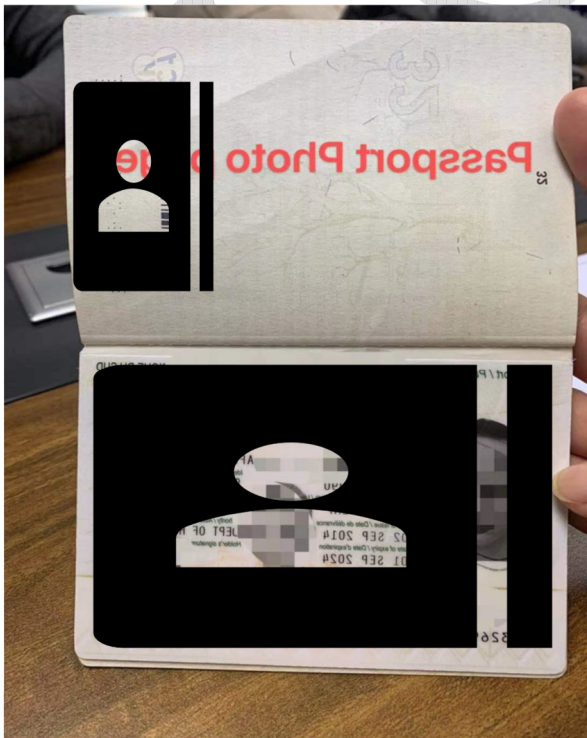

Video/photo instruction

核证副本服务 (Certified True Copy), 认证所需基本资料如下:

According to Certified True Copy requirement, below pictures for your reference:

1. 手持护照 (照片页) 拍照; Picture of holding passport photo page

2. 护照照片页拍照; Picture of passport photo page

- 上述都是拍照图片，不是扫描件；
All above must be picture, not scanned copy ;
- 手持证件拍照要清楚显示证件信息。
Please ensure the information is clear for review.